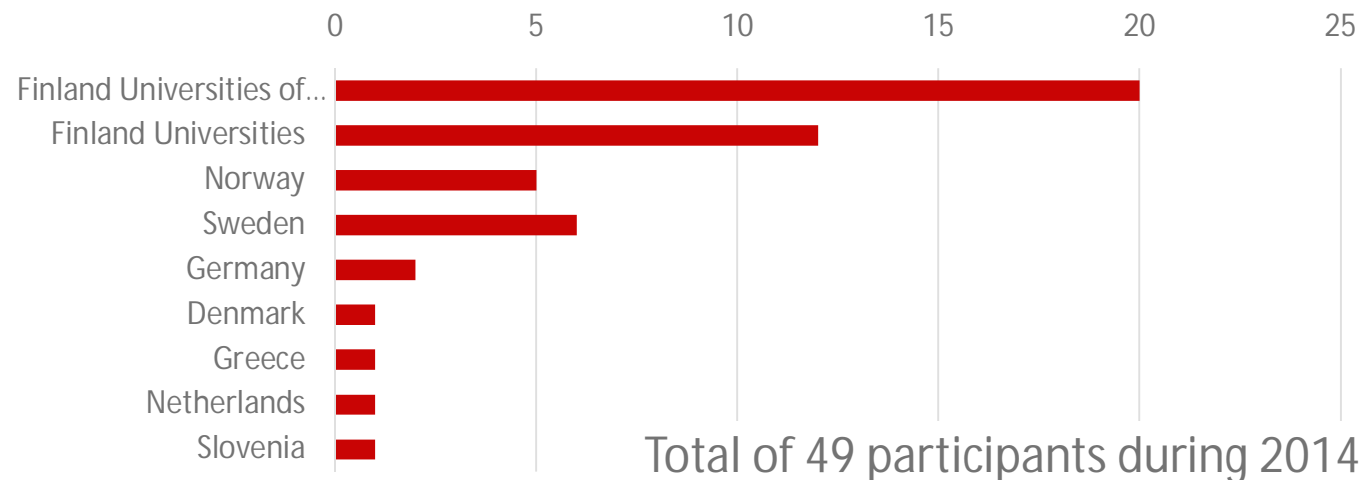

*It's not just about the amount,
but also about the style.*

BencHEIT Survey and Analysis

International IT benchmarking since 2010

BencHEIT Survey / Background on the survey

What?

- A survey on IT costs and volumes of higher education institutes in Europe.
- Voluntary and free of charge participation.
- Invented, developed and managed by CIOs (within EUNIS community)