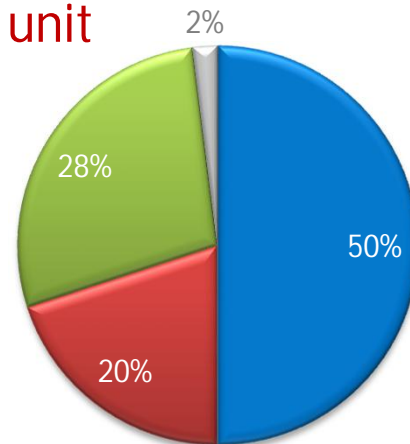

Why?

BencHEIT Survey / To know my organization

- To understand the institute's IT cost structure
  - By organizational group: centralized IT, faculties, other centralized units (e.g. library, finance)
  - By services: e.g. networking, teaching, audio visual
  - By accounts

By organizational unit

- Centralized IT-costs
- IT costs in other central units
- IT costs in academic units
- Unspecified organizational unit