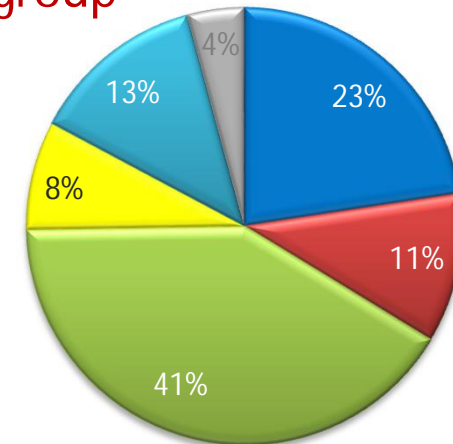

By account group

- Hardware
- Software
- Staff
- Facilities
- Outsourcing
- Unspecified